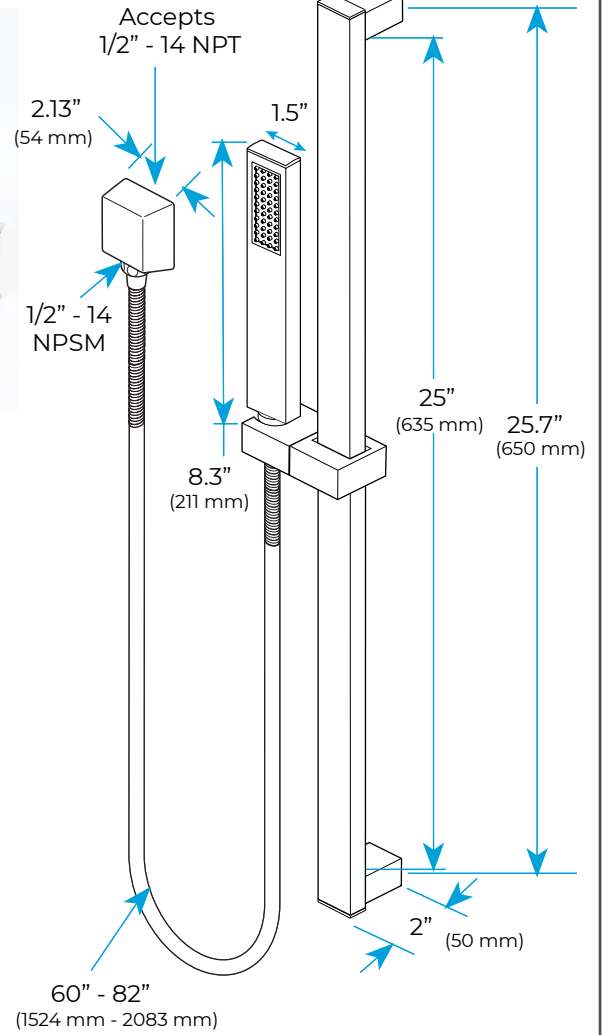

Hand Shower

Flow Rate: 2.0 GPM / 7.6 LPM