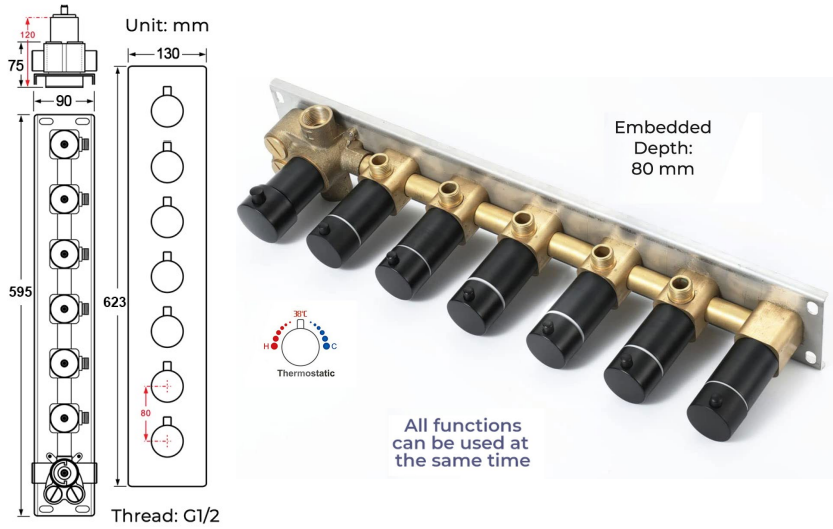

Shower Mixer