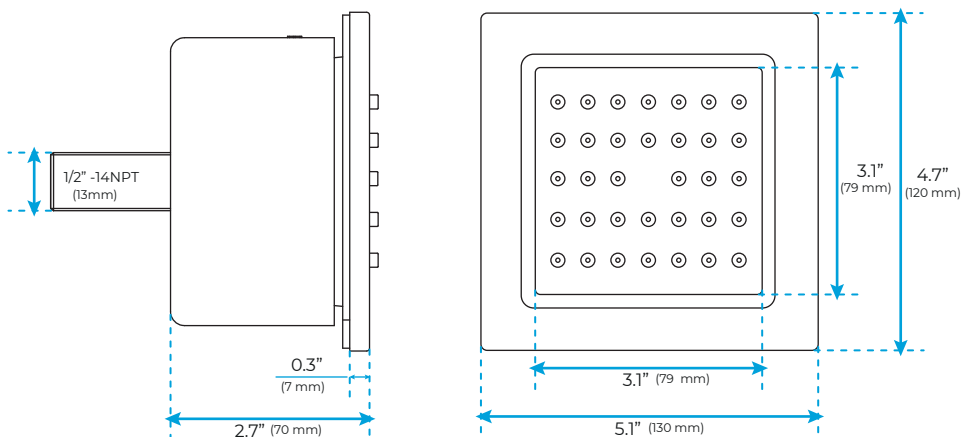

Showerheads Install: Embedded Ceiling Mounted

Concealed Mixer Install: Wall-Mounted

Water Flow:

Mist: 9L/M; Rain: 15L/M; Waterfall: 15L/M; Bubble: 15L/M

Shower Accessories Material: Brass

LED Light: Need to Connect Power

Shower Hose Length: 1.5M

AC: 90-265V 50/60Hz

All dimensions and specifications are nominal and may vary. Use actual products for accuracy in critical situations.

## Hand Shower

Flow Rate: 2.0 GPM / 7.6 LPM

### FEATURES

- Material: Brass
- Base Plate Height: 5-1/8"
- Base Plate Width: 5-1/8"
- Jet Surface Area: 3-1/8"
- Surface Depth: 1/4"
- Adjustment Angle: 5°
- Male NPT Connection: 1/2"
- Maximum Flow Rate: 2.5 GPM (9.5L/min) max @ 80 psi